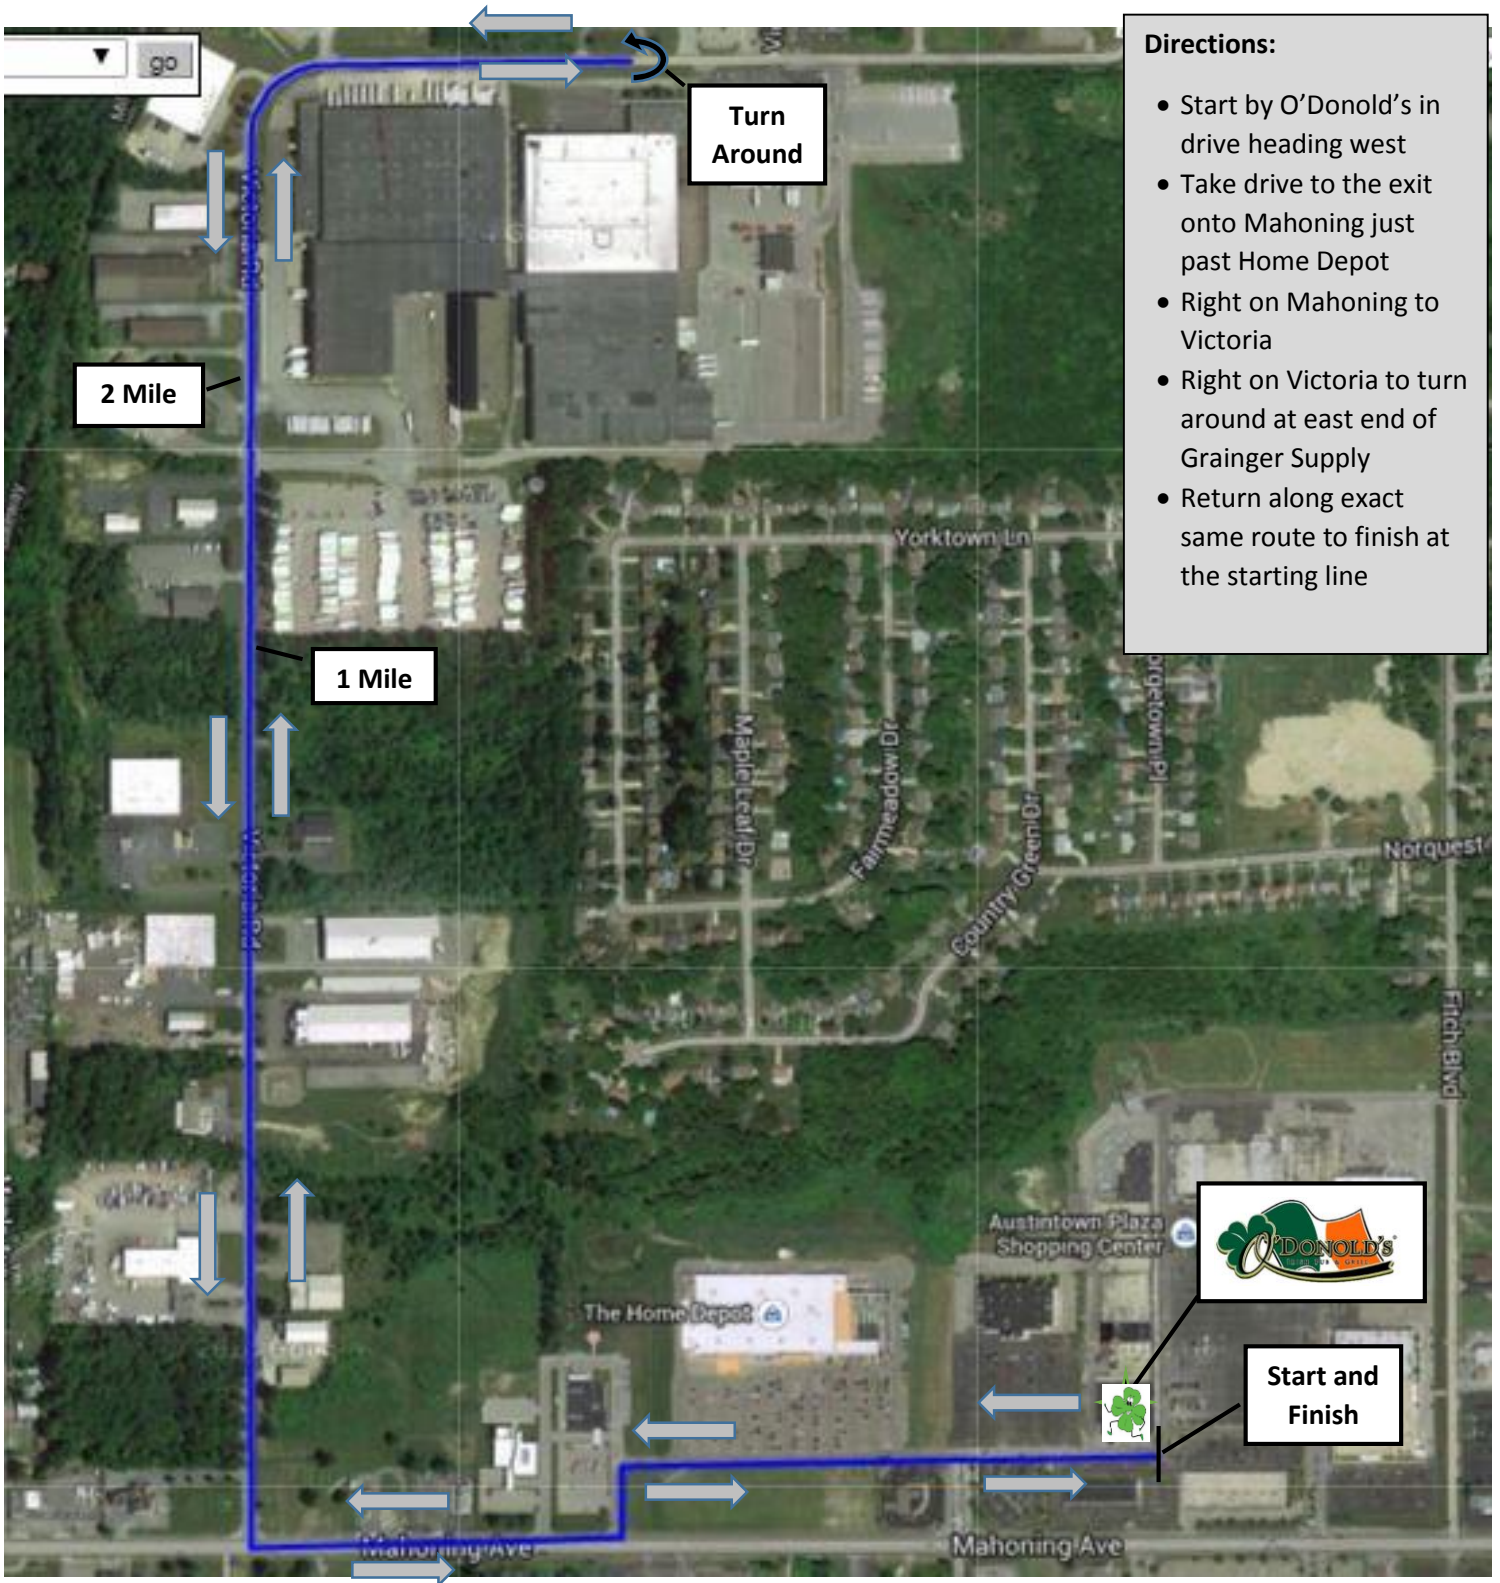

2015 O'Donold's St. Patty's 5K Course Map

- Directions:**
- Start by O'Donold's in drive heading west
 - Take drive to the exit onto Mahoning just past Home Depot
 - Right on Mahoning to Victoria
 - Right on Victoria to turn around at east end of Grainger Supply
 - Return along exact same route to finish at the starting line