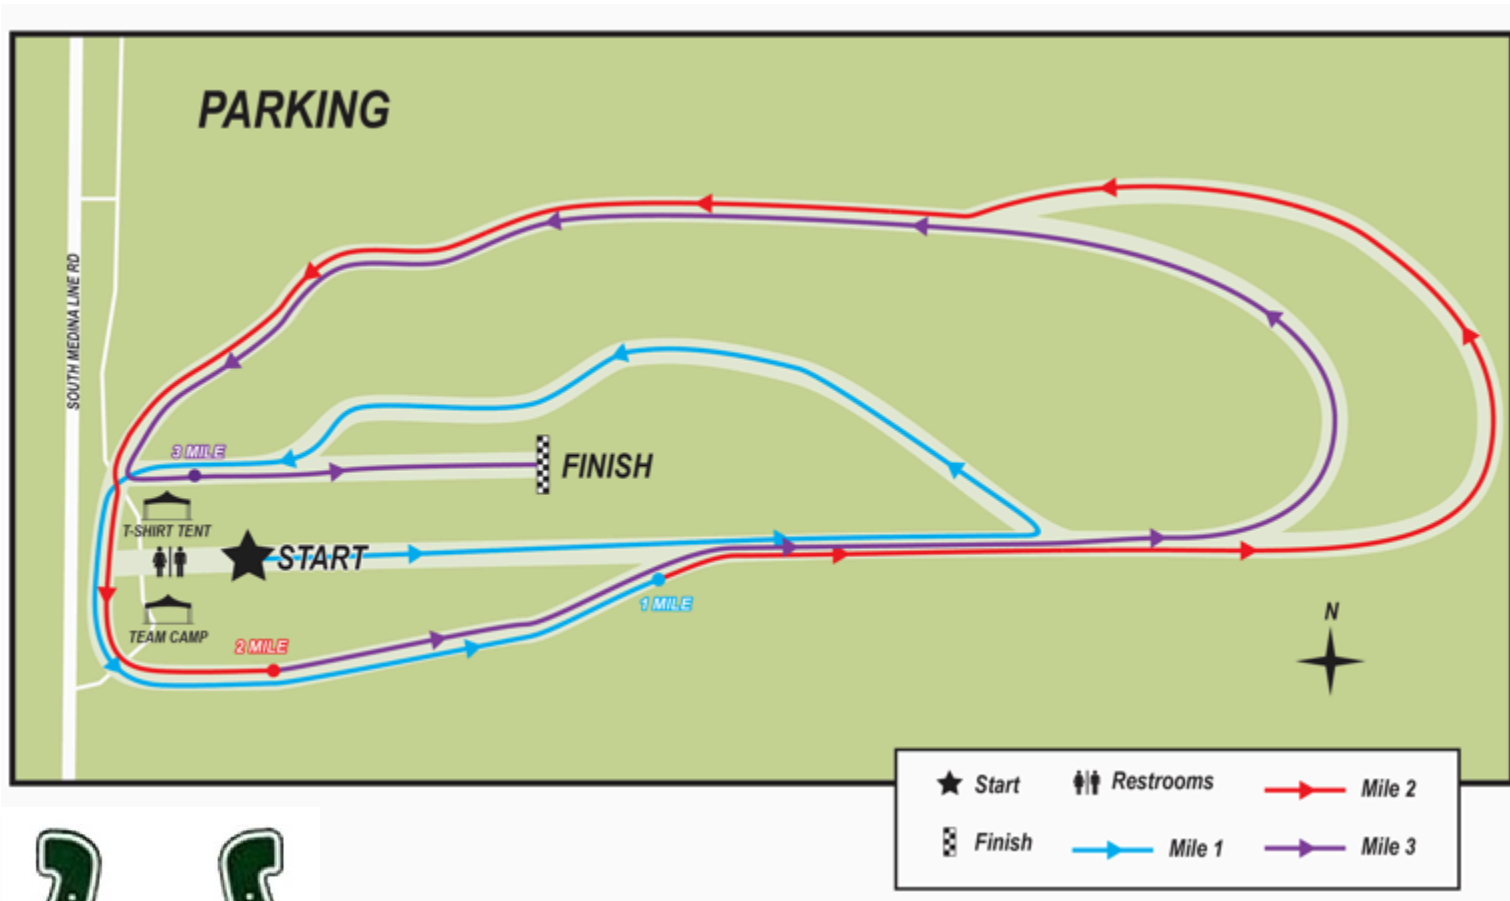

# SILVER CREEK METRO PARK CROSS COUNTRY COURSE

4325 SOUTH MEDINA LINE ROAD  
NORTON, OHIO

# 5K

## TODD CLARK CROSS COUNTRY INVITE