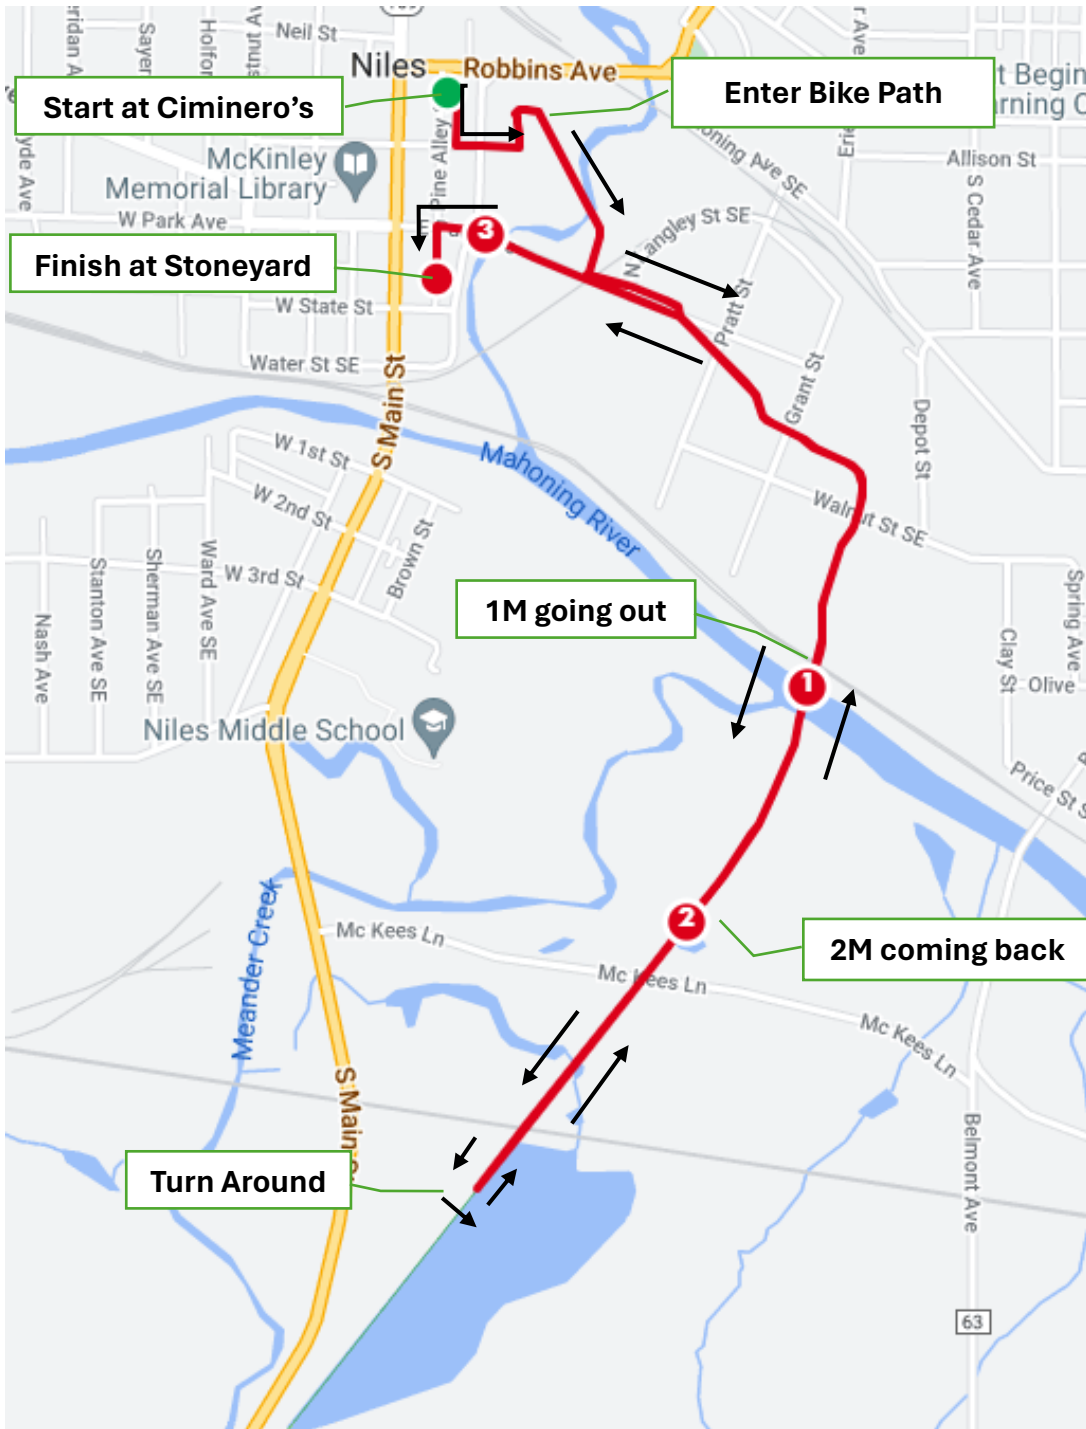

Niles St. Paddy's 5K Course Map

Downtown Area Start and Finish Map