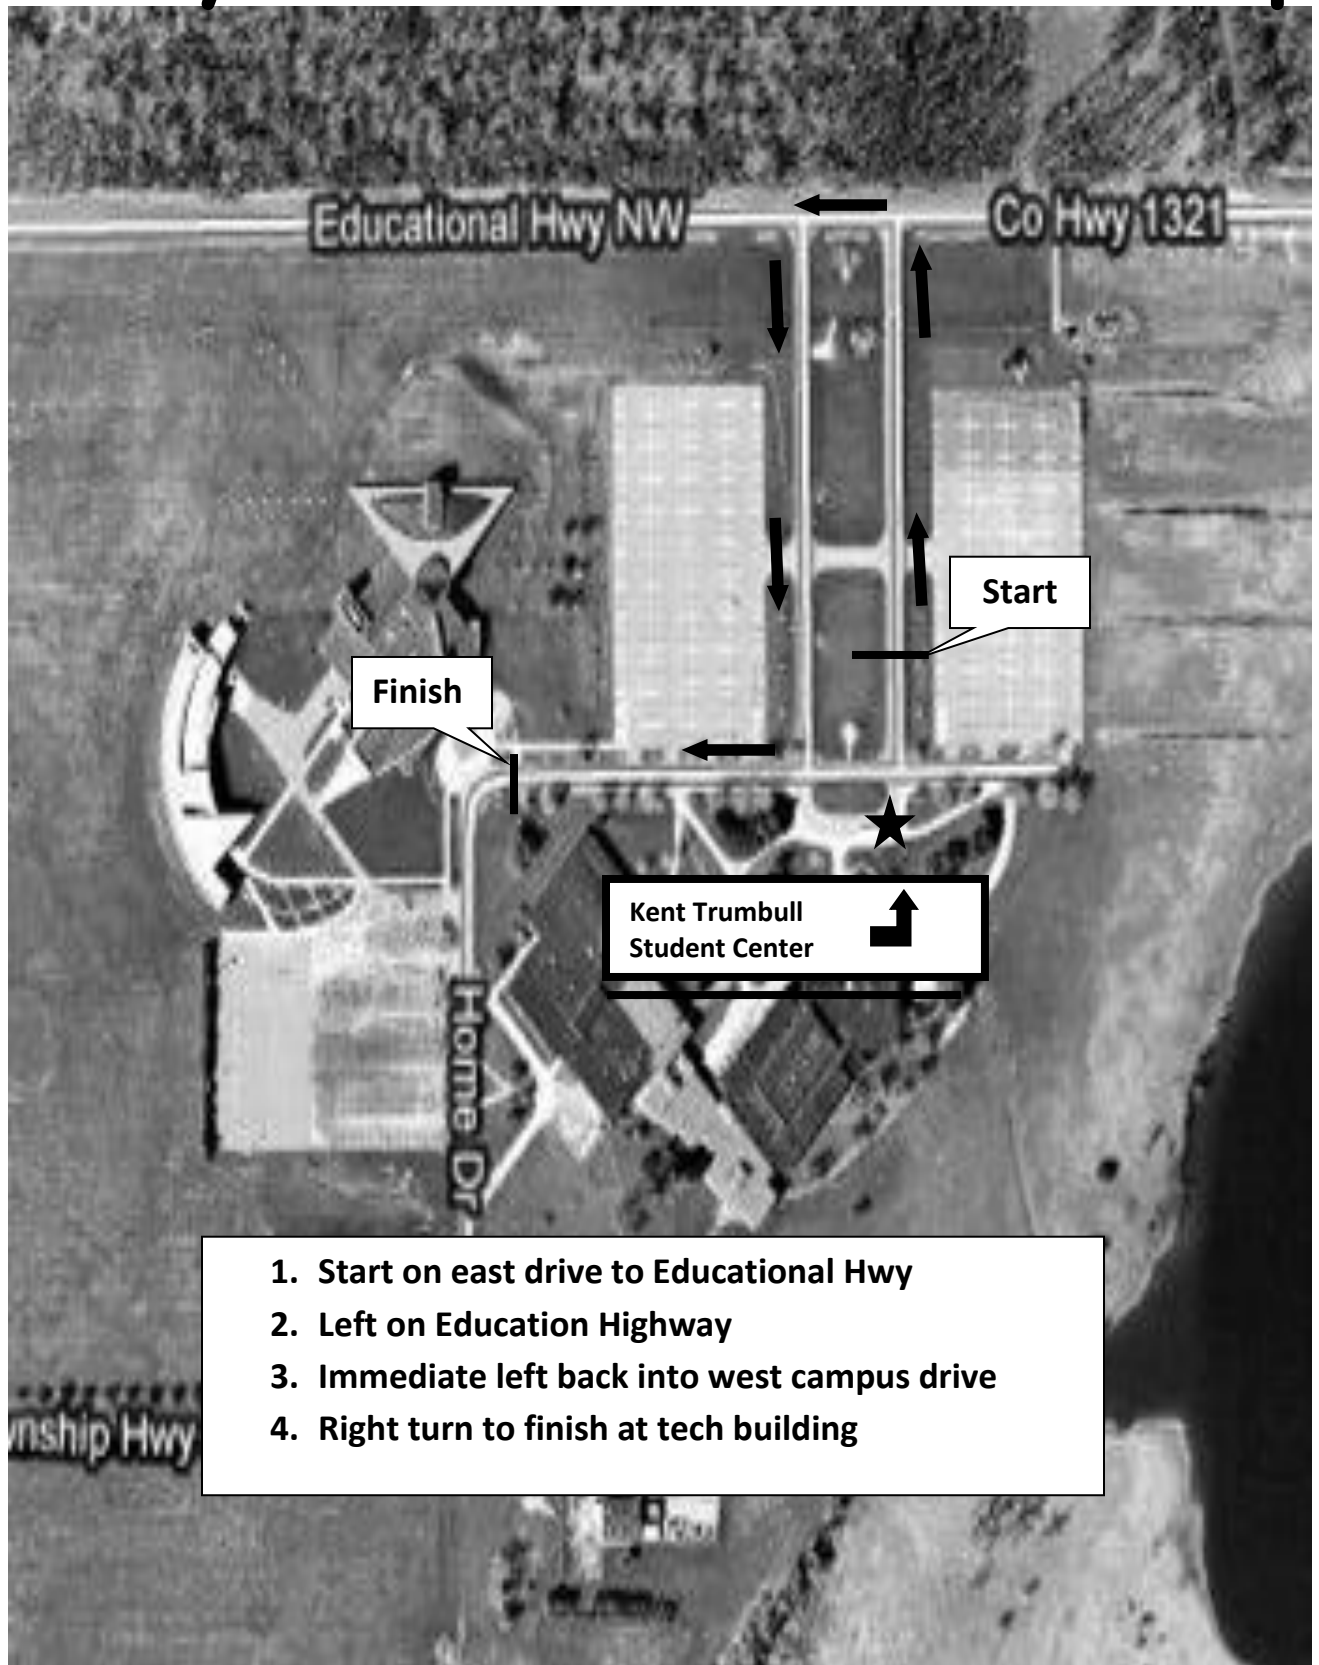

Turkey Trot - 1K Course Map

1. Start on east drive to Educational Hwy
2. Left on Education Highway
3. Immediate left back into west campus drive
4. Right turn to finish at tech building